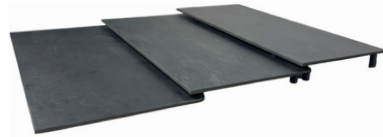

Dishes

Platters

Pizza Peels

Baskets

Elevations

Point of Sale

Accessories

Key Care Symbols

 **Order Now**

Premium Elevations

ZS85
85 in Slate 840x280mm with Standoffs

ZS12
12 in Slate 650x270mm with Standoffs

ZO85
85 in Oak 840x280mm with Standoffs

ZO12
12 in Oak 650x270mm with Standoffs

ZG85
85 in Caviar Gold 840x280mm with Standoffs