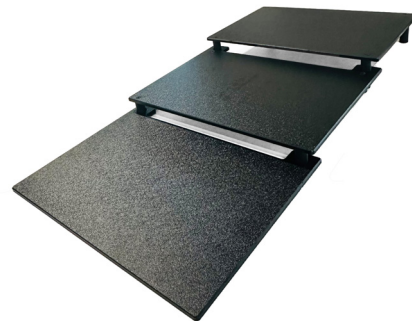

 [Order Now](#)

UPSTAGE

Elevations

Upstage

Creates layered, dynamic displays that draw the eye.

STG11
Upstage ABS 3 Tier Riser
840x512x67mm

STG13
Upstage ABS 4 Tier Riser
860x306x87mm

A00019840
BLACK Step 1/4 circle amphitheater textured
800x800x650mm