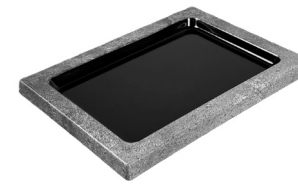

Point of Sale

Accessories

Key Care Symbols

 **Order Now**

Platters

Artisan

Handcrafted to Frame Food.

PGY2282
Artisan Grey
280x210x21mm