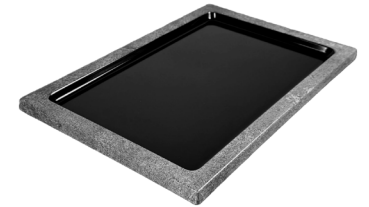

Point of Sale

Accessories

Key Care Symbols

 **Order Now**

Platters

Artisan

Handcrafted to Frame Food.

PGY2282
Artisan Grey
280x210x21mm

PGY2422
Artisan Grey
420x280x21mm

PO2282
Artisan Oak
280x210x21mm

PO2422
Artisan Oak
420x280x21mm

Use
Artisan with
Elevations

Platters

Onyx

Depth. Texture. Distinction.

Onyx
shines with
Premium
Elevations