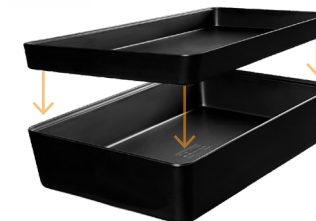

1.7L
RB4284
Radiance Black
280x210x40mm

2.5L
RB4286
Radiance Black
280x210x70mm

4L
RB4288
Radiance Black
280x210x100mm

10L
RB45614
Radiance Black
560x420x70mm

6L
RB44215
Radiance Black Bowl
420x70mm

Ticket Stands
for the
Radiance
Range.

2.5L
RB4401
Radiance Black Insert
408x268x35mm

6L
RB44216
Radiance Black
420x280x70mm

Use Insert RB4401 to reduce
capacity from 6L to 2.5L

Radiance Collection

Bowls

Dishes

Platters

Pizza Peels