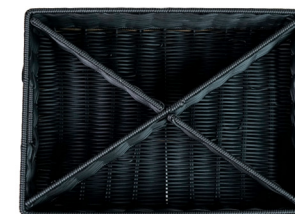

Accessories

Key Care Symbols

 **Order Now**

Baskets

Ultra heavy-duty baskets for professional environments.

TO-010
Baguette Holder

CLY-4520C

Bespoke PP Chocolate Basket
with 2 Reglettes Diagonale
Divider 60x40x10mm