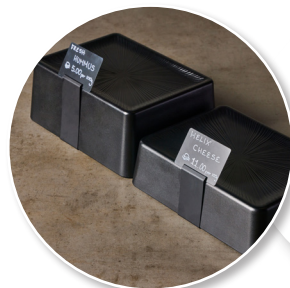

1.7L
RB4284
Radiance Black
280x210x40mm

2.5L
RB4286
Radiance Black
280x210x70mm

4L
RB4288
Radiance Black
280x210x100mm

10L
RB45614
Radiance Black
560x420x70mm

6L
RB44215
Radiance Black Bowl
420x70mm

Ticket Stands
for the
Radiance
Range.