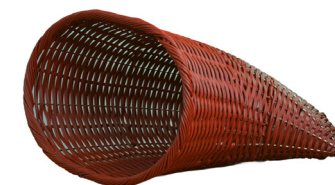

CLY-47626

Licorne Showstand PM
65X34X36mm