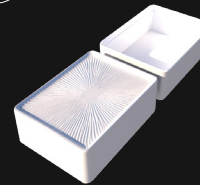

4L
RW4288
Radiance White
280x210x100mm