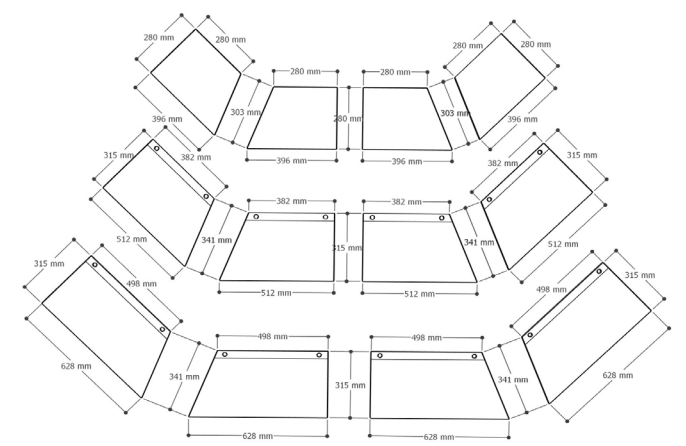

Customised Corner Solutions

Every Corner Counts